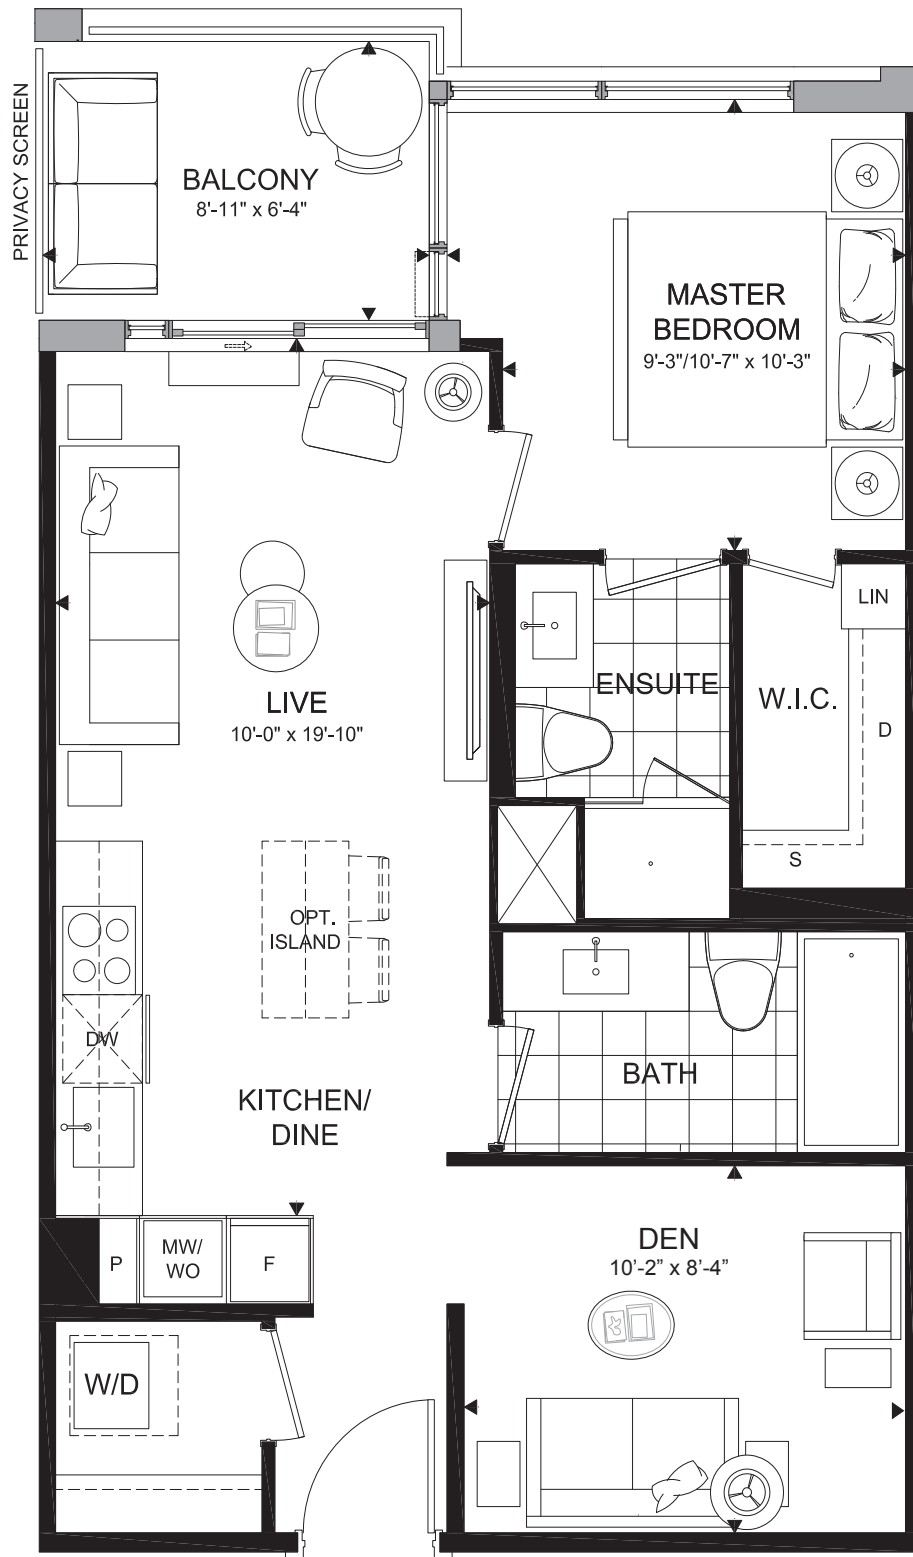

THE W COLLECTION

632

1 BEDROOM + DEN + 2 BATH*

INDOOR: 632 SQ.FT.
BALCONY: 57 SQ.FT.
TOTAL: 689 SQ.FT.

FLOOR 3
TERRACE: 52 SQ.FT.

FLOOR 3
TERRACE: 57 SQ.FT.

Sizes and specifications are subject to change without notice. All areas and stated dimensions are approximate. Actual usable floor space, living area and square footage may vary from stated floor area. The unit shown may be the reverse of the unit purchased. The purchase price does not include any furniture. E.& O.E. April 2017.

B SIDE
MINTO WESTSIDE
KING WEST CONDOS

MINTO
WEST
SIDE
KING WEST CONDOS